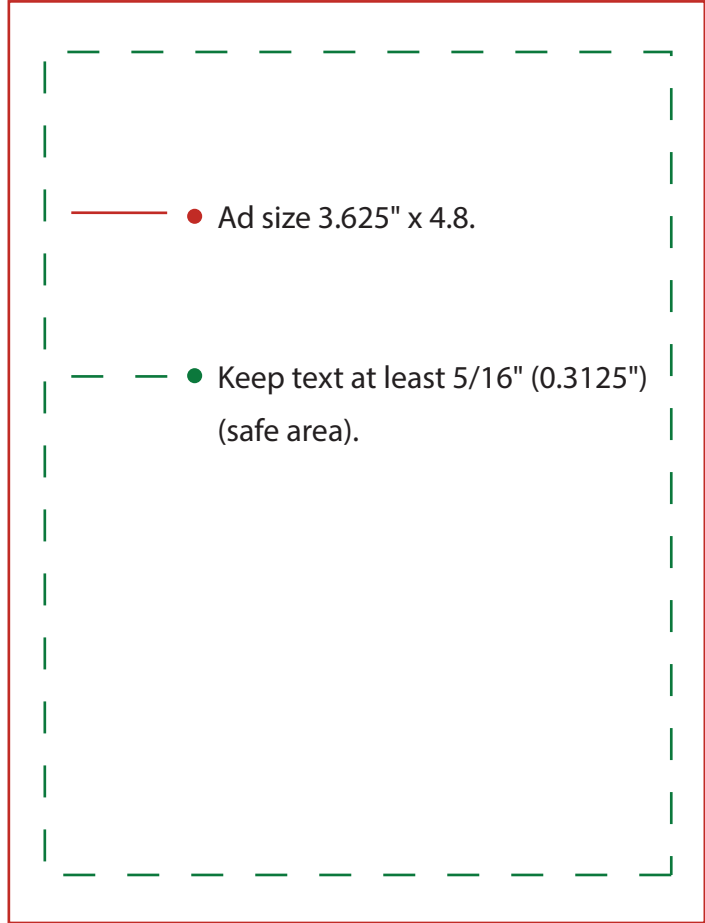

- 
- — Background must extend to this line (bleed).
 - Extend 0.125" (1/8") beyond the trim.
 - This is where the page gets cut (trim).
 - Final size 8.5" x 10.875".
 - — Keep all important text and details inside this area so nothing gets trimmed (safe area).
 - Keep text at least 5/16" (0.3125") inside the trim on all sides.

● Ad size 4.8" x 9.75".

● Keep text at least 5/16" (0.3125")
(safe area).

● Ad size 3.625" x 9.75".

● Keep text at least 5/16" (0.3125")
(safe area).

● Ad size 2.5" x 9.75".

● Keep text at least
5/16" (0.3125")
(safe area).

● Ad size 3.625" x 2.325.

● Keep text at least 5/16" (0.3125") (safe area).